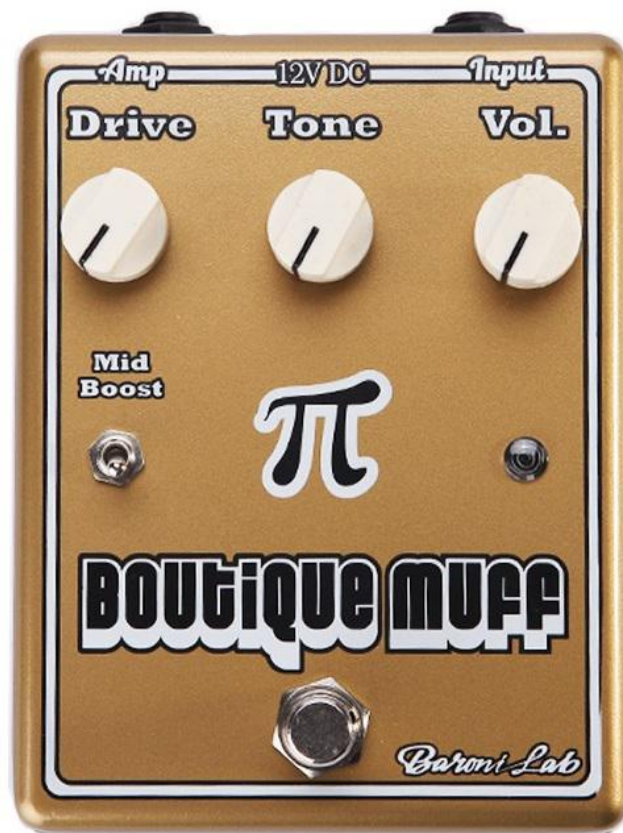

Baroni Lab

The Boutique Muff ¥ Open

Specifications and Features

12v External power

Controls

EQ: Tone

Drive: Adjust amount of gain, or drive

Volume

Mid Boost switch

Bypass Switch

Input- Guitar Input

Amp- Sends signal to your guitar amp

バロニ・ラボ ブティック・マフ

世界で最も一般的で尊敬されているディストーション・トーンをモチーフに、ブティック・マフは生々しいゲイン・サウンドを提供します。ボリューム、ドライブ、トーン、ミッドブーストは、印象的な音色の可能性をあなたに提供します。

このペダルをオンにすれば、あなたのクリーンチャンネルでさえ、熱いオーバードライブされたチューブアンプのような音を多々出すでしょう。これが「その音」です。、多くのプラチナセールスを記録した70・80年代のロックのサウンドです。厚くて美しくクリーミーな音が響きますが、フロントにはコンプレッサーが、後ろにはコーラス/ディレイコンボが追加されたこのペダルは、全く別次元の音といってもよいでしょう。

※このペダルはDC12Vのアダプター(センターマイナス)でのみ動作します。付属の専用のアダプター、もしくは指定の定格のアダプターをご利用ください。
お問い合わせは・・・

www.gwnn.info